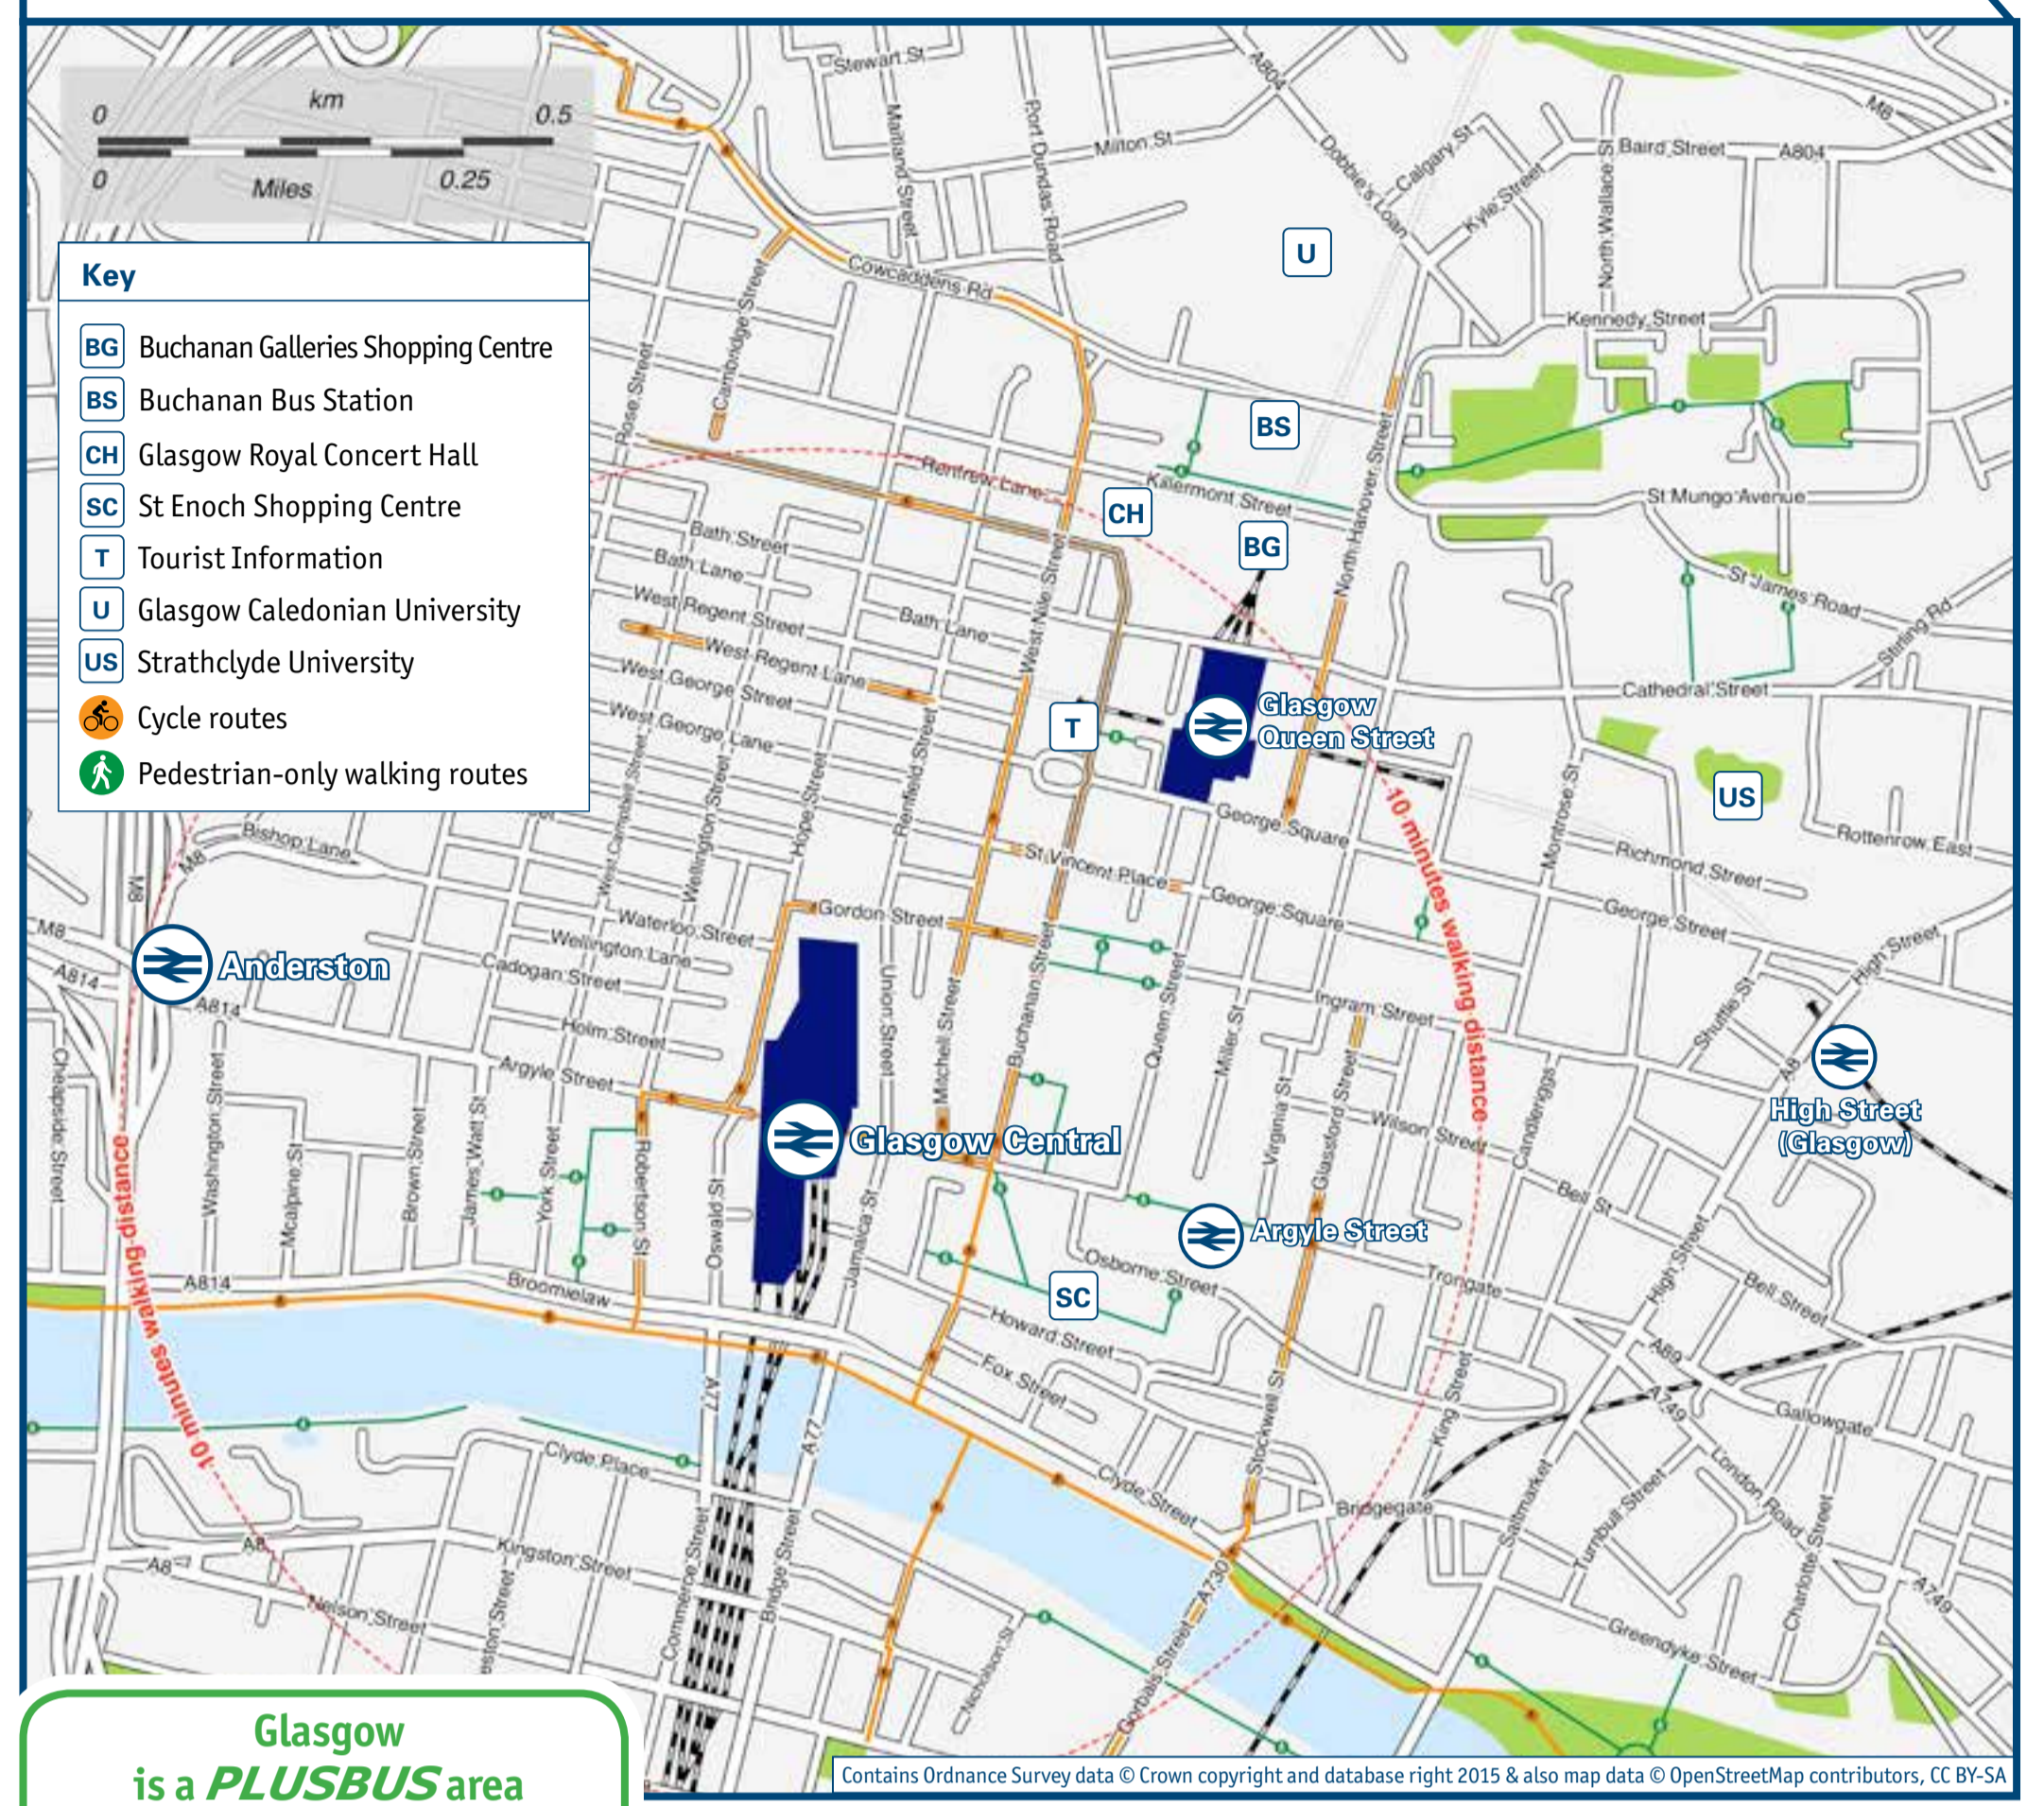

Local area map

Glasgow is a PLUSBUS area

PLUSBUS is a discount price 'bus pass' that you buy with your train ticket. It gives you unlimited bus travel around your chosen town, on participating buses. Visit www.scotrail.co.uk/plusbus

Main destinations by bus (Data correct at March 2015)

DESTINATION	BUS ROUTES	BUS STOP
● Auchenshuggle	61, 240, 255	RM
	64	SF
● Auchinairn	10, 57	HD
● Balornock	57, 57A	HD
● Barmulloch	57, 57A	HD
	9, 9A, 38	UB
● Bellahouston Park	10	UA
	3	HE
● Blairdardie	6, 6A	HH
● Botanic Gardens	9A	UB
● Braehead / Xscape	23, 23A, X23, 26	UA
● Bridgeton Cross	18, 263	UC
● Buchanan Bus Station	398*	CS
● Burrell Collection	57, 57A	UB
● Calderwood	18	UC
● Canniesburn	60, 60A	HC
● Castlemilk	75	UC
● Cowcaddens	75	HC
● Craigend	38, 38A	HE
● Dechmont	267	UC
● Drumoyne	23, 26	UA
● Eastwood Toll	4, 38, 38A	UB
	3, 4/4A, 38/38A/38B/38C/38E, 57/57A	UB
● Eglinton Toll	6, 7, 7A	UC
● The Forge Shopping Centre	2, 61, 240, 255	RM
● Gartnavel Hospital	6, 6A	HH
● Glasgow Airport	500	WF
	38, 38A	HE
● Glasgow Fort	60, 60A	RM

DESTINATION	BUS ROUTES	BUS STOP
● Glasgow Queen St	398*	CS
● Glasgow Royal Infirmary	38, 38A, 38B, 38C, 38E	HE
	57, 57A	HD
● Glasgow Science Centre	23, 23A, 26	UA
● Glasgow University	4, 4A	HE
● Gorbals	75	UC
● Govan	23, 23A, 26	UA
● Halfway (Paisley Road West)	9, 9A	UB
● Hampden Park**	75	UC
● Hillhead	6, 6A	HH
● HMP Barlinnie	38, 38A, 38C	HE
● Ibrox (for Rangers FC)	9, 9A	UB
	10, 38	UA
● Kelvingrove Art Gallery and Museum	2, 3	HE
● Kelvin Hall	2, 3	HE
● Knightswood	4, 4A	HE
● Leverdale Hospital	3, X8	UB
● Maryhill	60, 60A, 61	HC
● Millerston	38C	HE
● Milton	75	HC
● Mountblow	6	HH
● Newton Mearns	4, 38, 38A	UB
● Parkhead (for Celtic FC)	2, 60, 60A, 61, 240, 255	RM
● Penilee	9A	UB
● Possilpark (Saracen Cross)	75	HC
● Renfrew	23, 23A, X23, 26	UA
● Riddrie	38, 38A, 38C	HE
	6, 6A	HH
	17	HE
● St George's Cross	60, 60A, 61	HC

DESTINATION	BUS ROUTES	BUS STOP
● Sandyhills	61	RM
● Scottish Football Museum	75	UC
● Shawfield Stadium	21	AC
	267	UC
● Sighthill	10	HD
	3, 57, X8	UB
● Silverburn Shopping Centre	10	UA
● Southern General Hospital	23, 23A	UA
● Stobhill Hospital	128, 329	KA
● Tollcross	61, 240, 255	RM
● Toryglen	7, 7A	UC
● Western Infirmary	2, 3	HE
● Yorkhill Children's Hospital	2, 3	HE

Notes

- PLUSBUS tickets valid to this destination.
- This service is free to holders of valid rail tickets.
- ** Frequent trains also run from this station to Mount Florida, for Hampden Park – see main departure board or timetable posters.
- Glasgow Subway trains also operate to this destination from St Enoch Subway Station (see map).

You can reach many other places by using the extensive ScotRail network in and around Glasgow. Please consult station staff, timetable posters or main departure board for more details.

Further information about all onward travel

Local Info

glasgow.gov.uk
For more information about cycle routes.

Cycle Info

sustrans.org.uk
Sustrans is the UK's leading sustainable transport charity.

Bus Times

[travelinescotland](http://travelinescotland.com)
0871 200 22 33
Or see timetable displays at bus stops.

Taxi Info