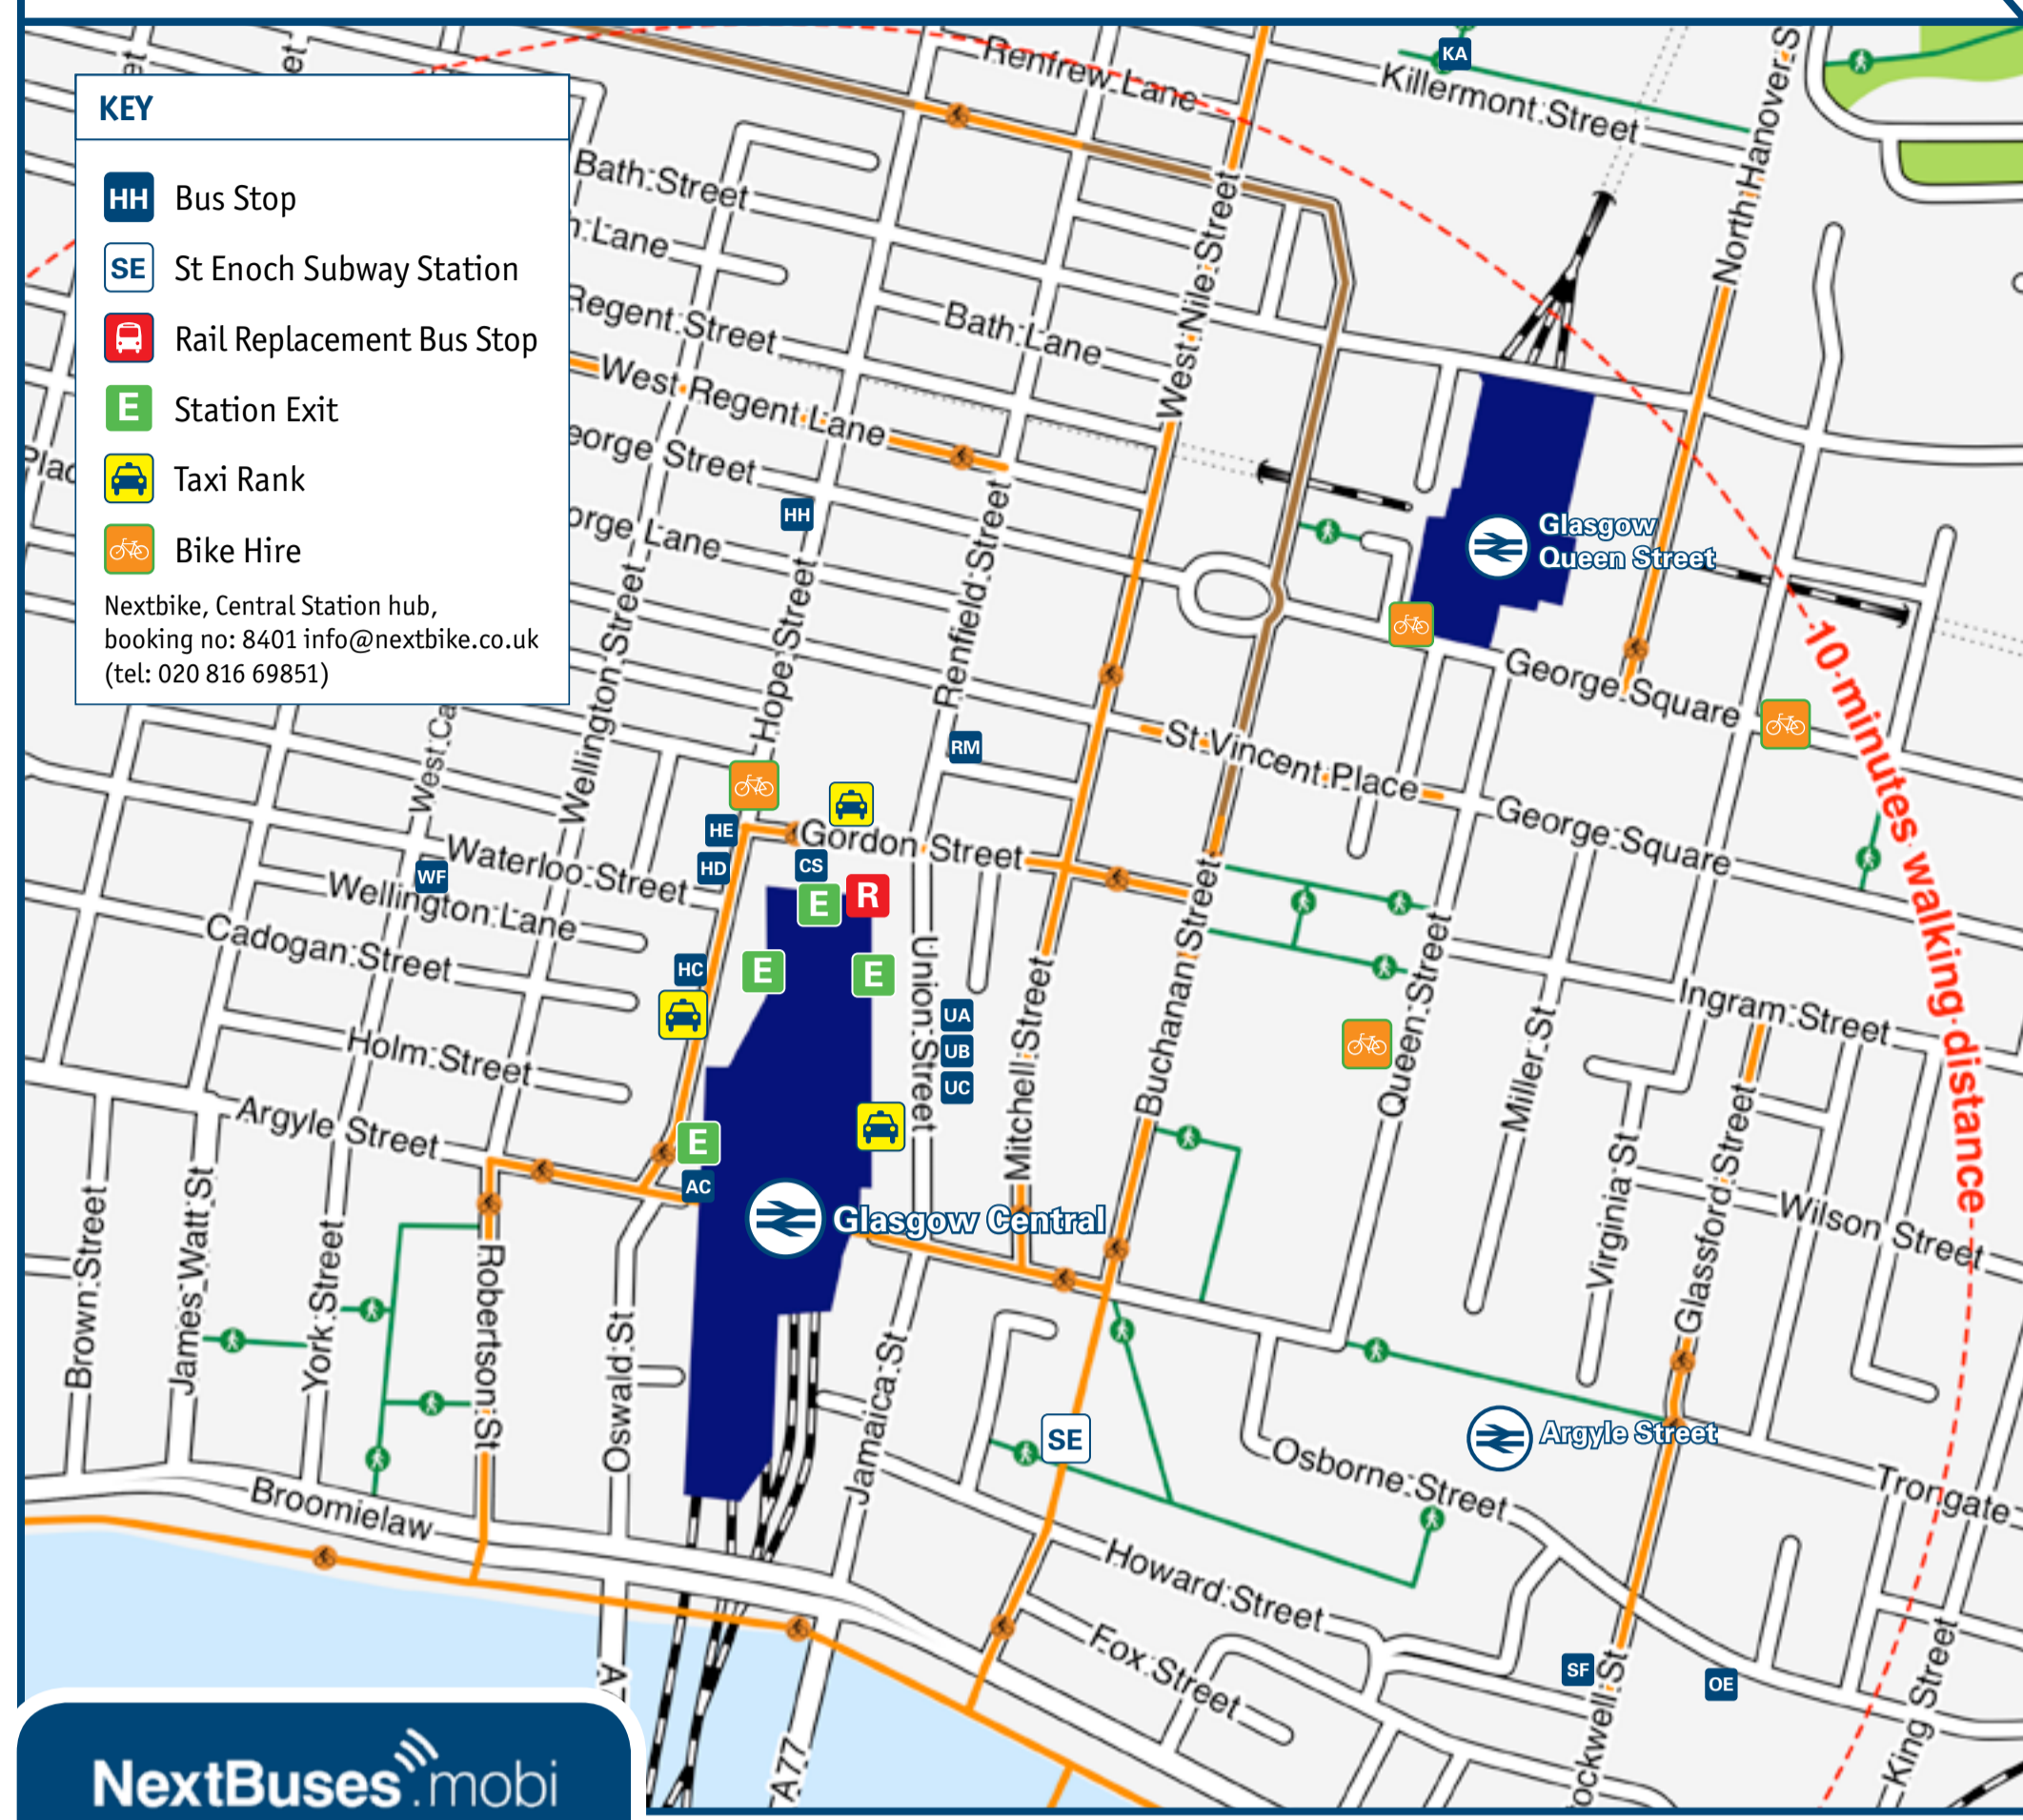

Glasgow Central Station

Bus and Cycle Routes

Buses and Taxis

NextBuses.mobi

Please enter your bus stop code into NextBuses.mobi to get instant bus departure times from your stop.

AC	45232979	CS	45238965	HC	45232535	HD	45232625	HE	45243258
HH	45236932	KA	45237873	RM	45239578	UA	45237393	UB	45242756
UC	45235878	SF	45238392	WF	45239673