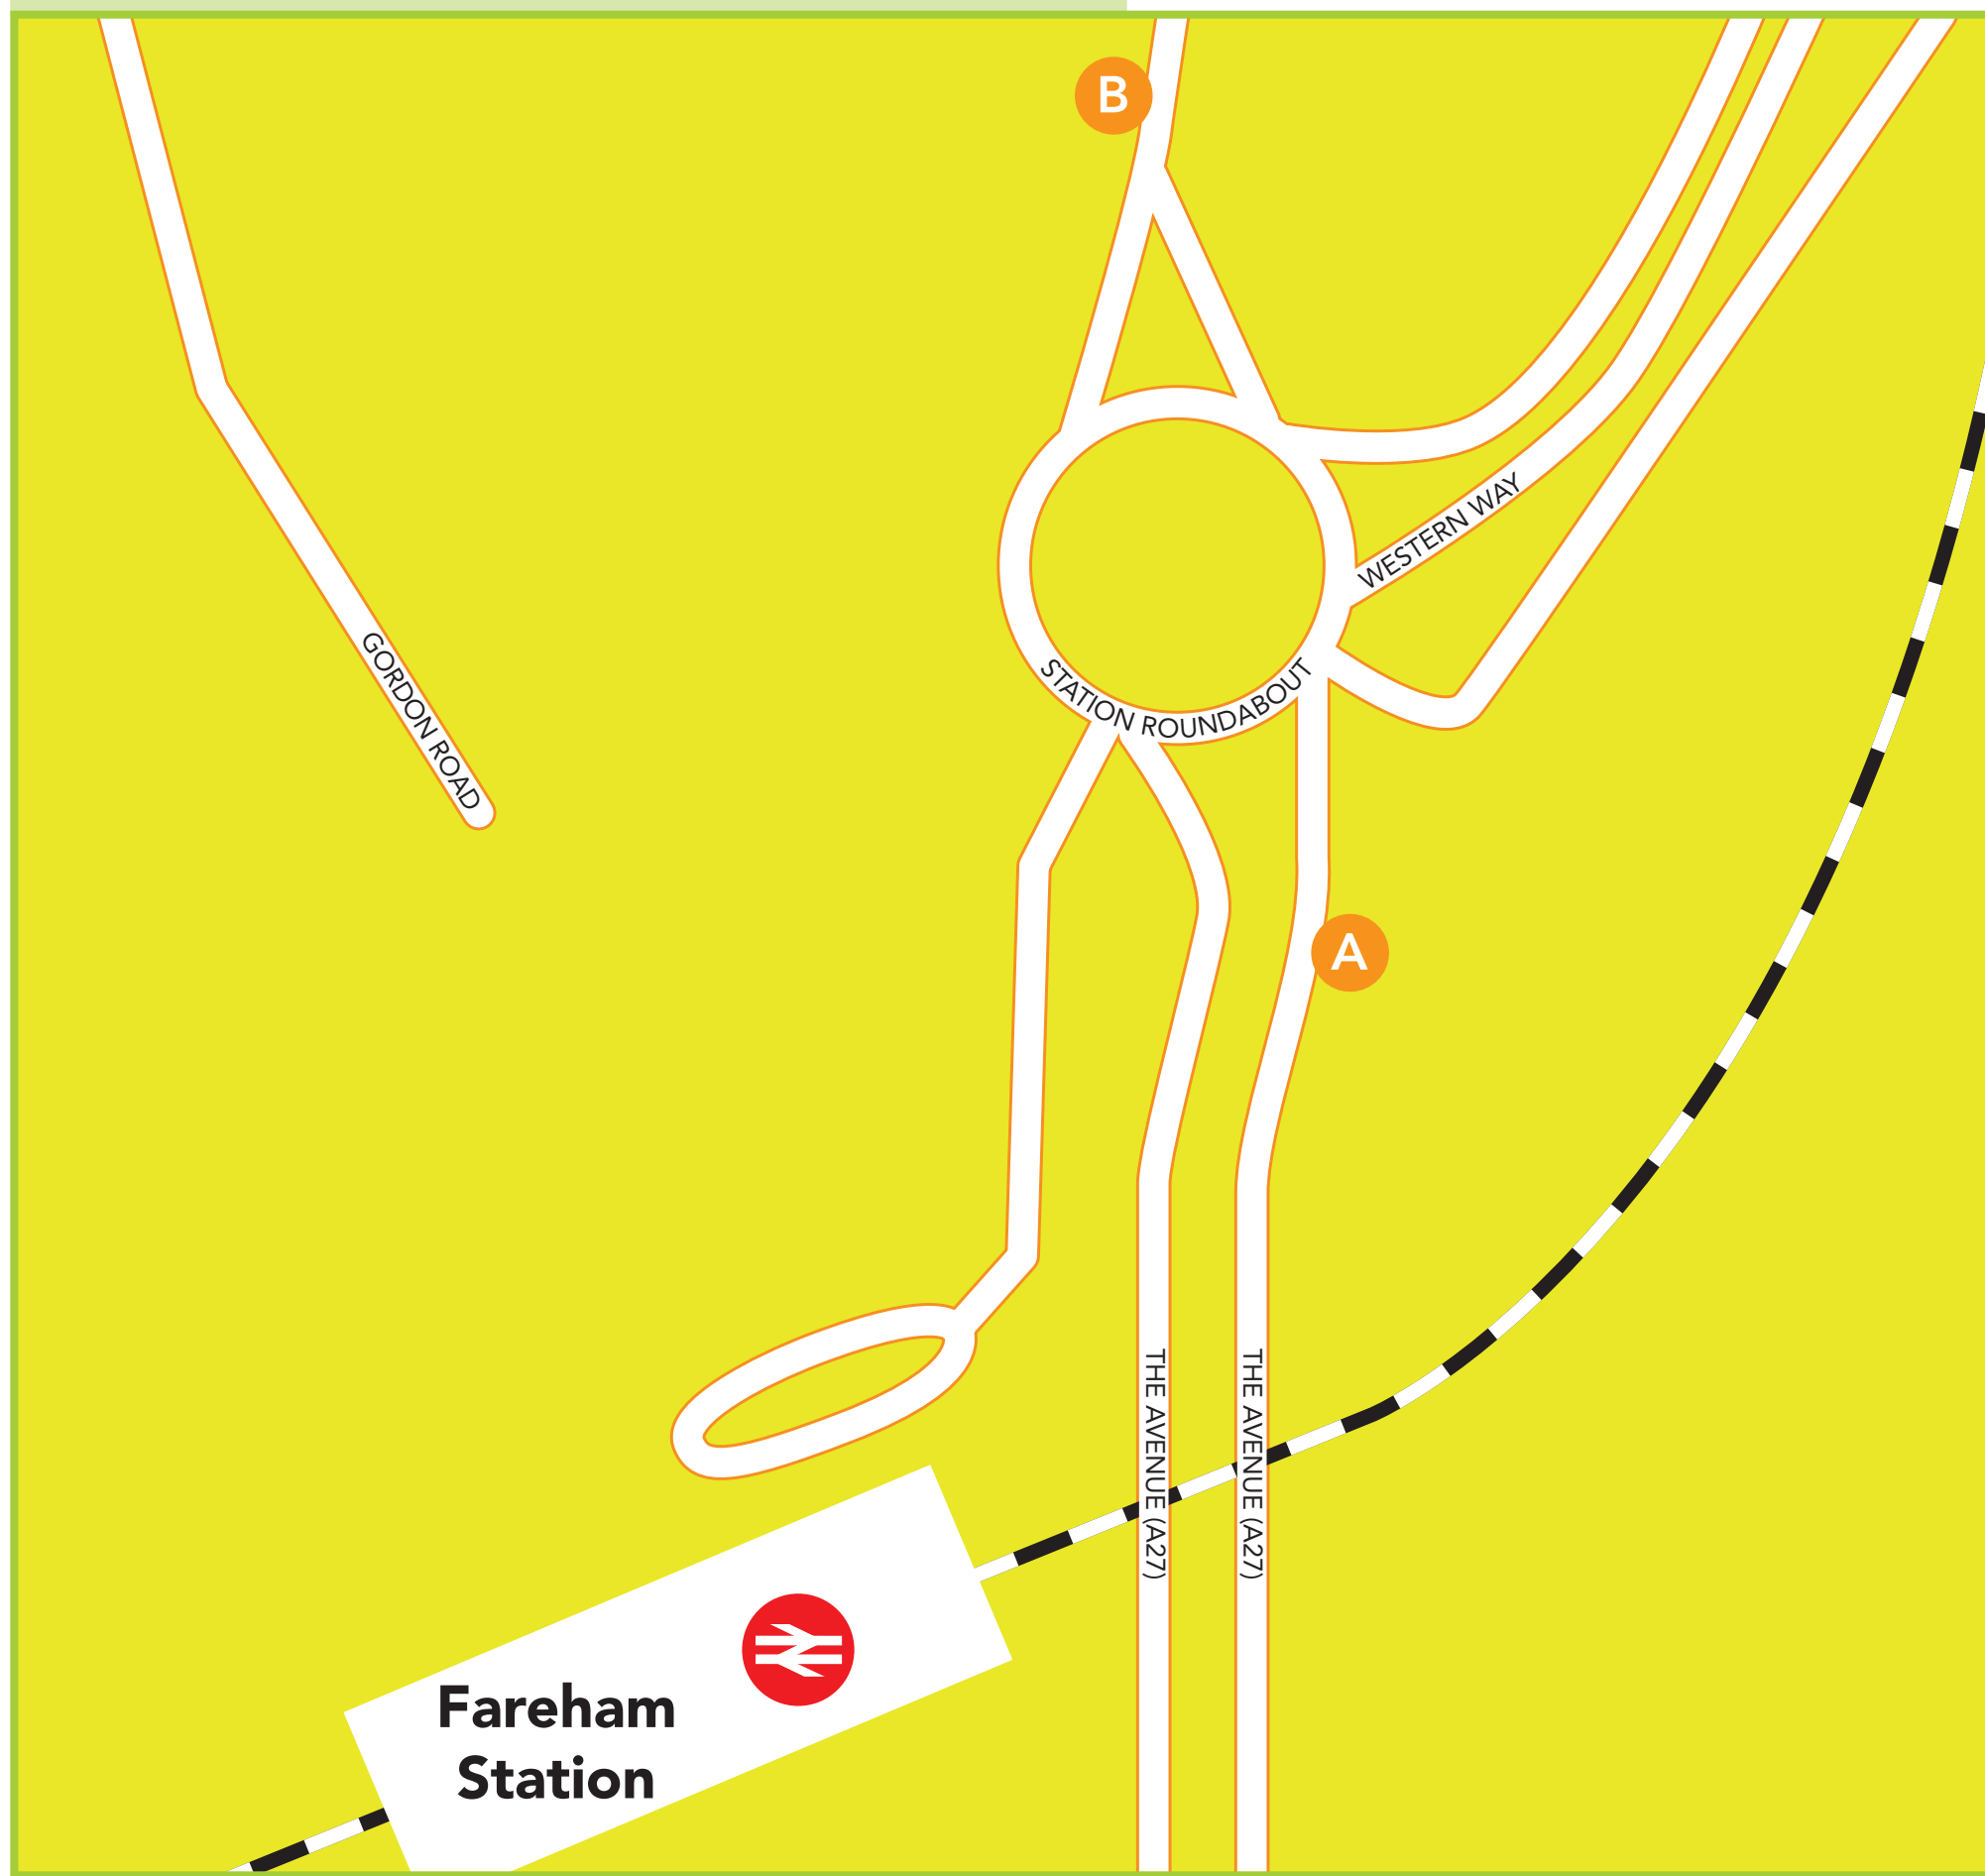

# Buses from FAREHAM station

## Bus stops nearby

## Plusbus zone map

## Destinations

PLUSBUS ticket is valid to this destination

DESTINATION	BUS ROUTES	BUS STOP	DESTINATION	BUS ROUTES	BUS STOP	DESTINATION	BUS ROUTES	BUS STOP
Alverstoke	34	A	Knowle Village	94	A	Titchfield/Titchfield	57, 80	A
Bishop's Waltham	69	B	Lee-on-the-Solent	34	A	Common		
Catisfield	57, 80	A	Locks Heath	57, 80	A	Wallington	57	B
Fareham Bus Station*	26, 27, 28, 31, 34, 35, 57, 69, 80, 87, 94, 95, 95A	B	Park Gate	80	A	Waltham Chase	69	B
Gosport	34	A	Portchester	57	B	War Memorial Hospital	34	A
Hill Park	93, 94	A	St Christopher's Hospital	69	B	Warsash	57	A
			Sarisbury	80	A	Wickham	69, 94	A, B
			Stubbington	34	A			